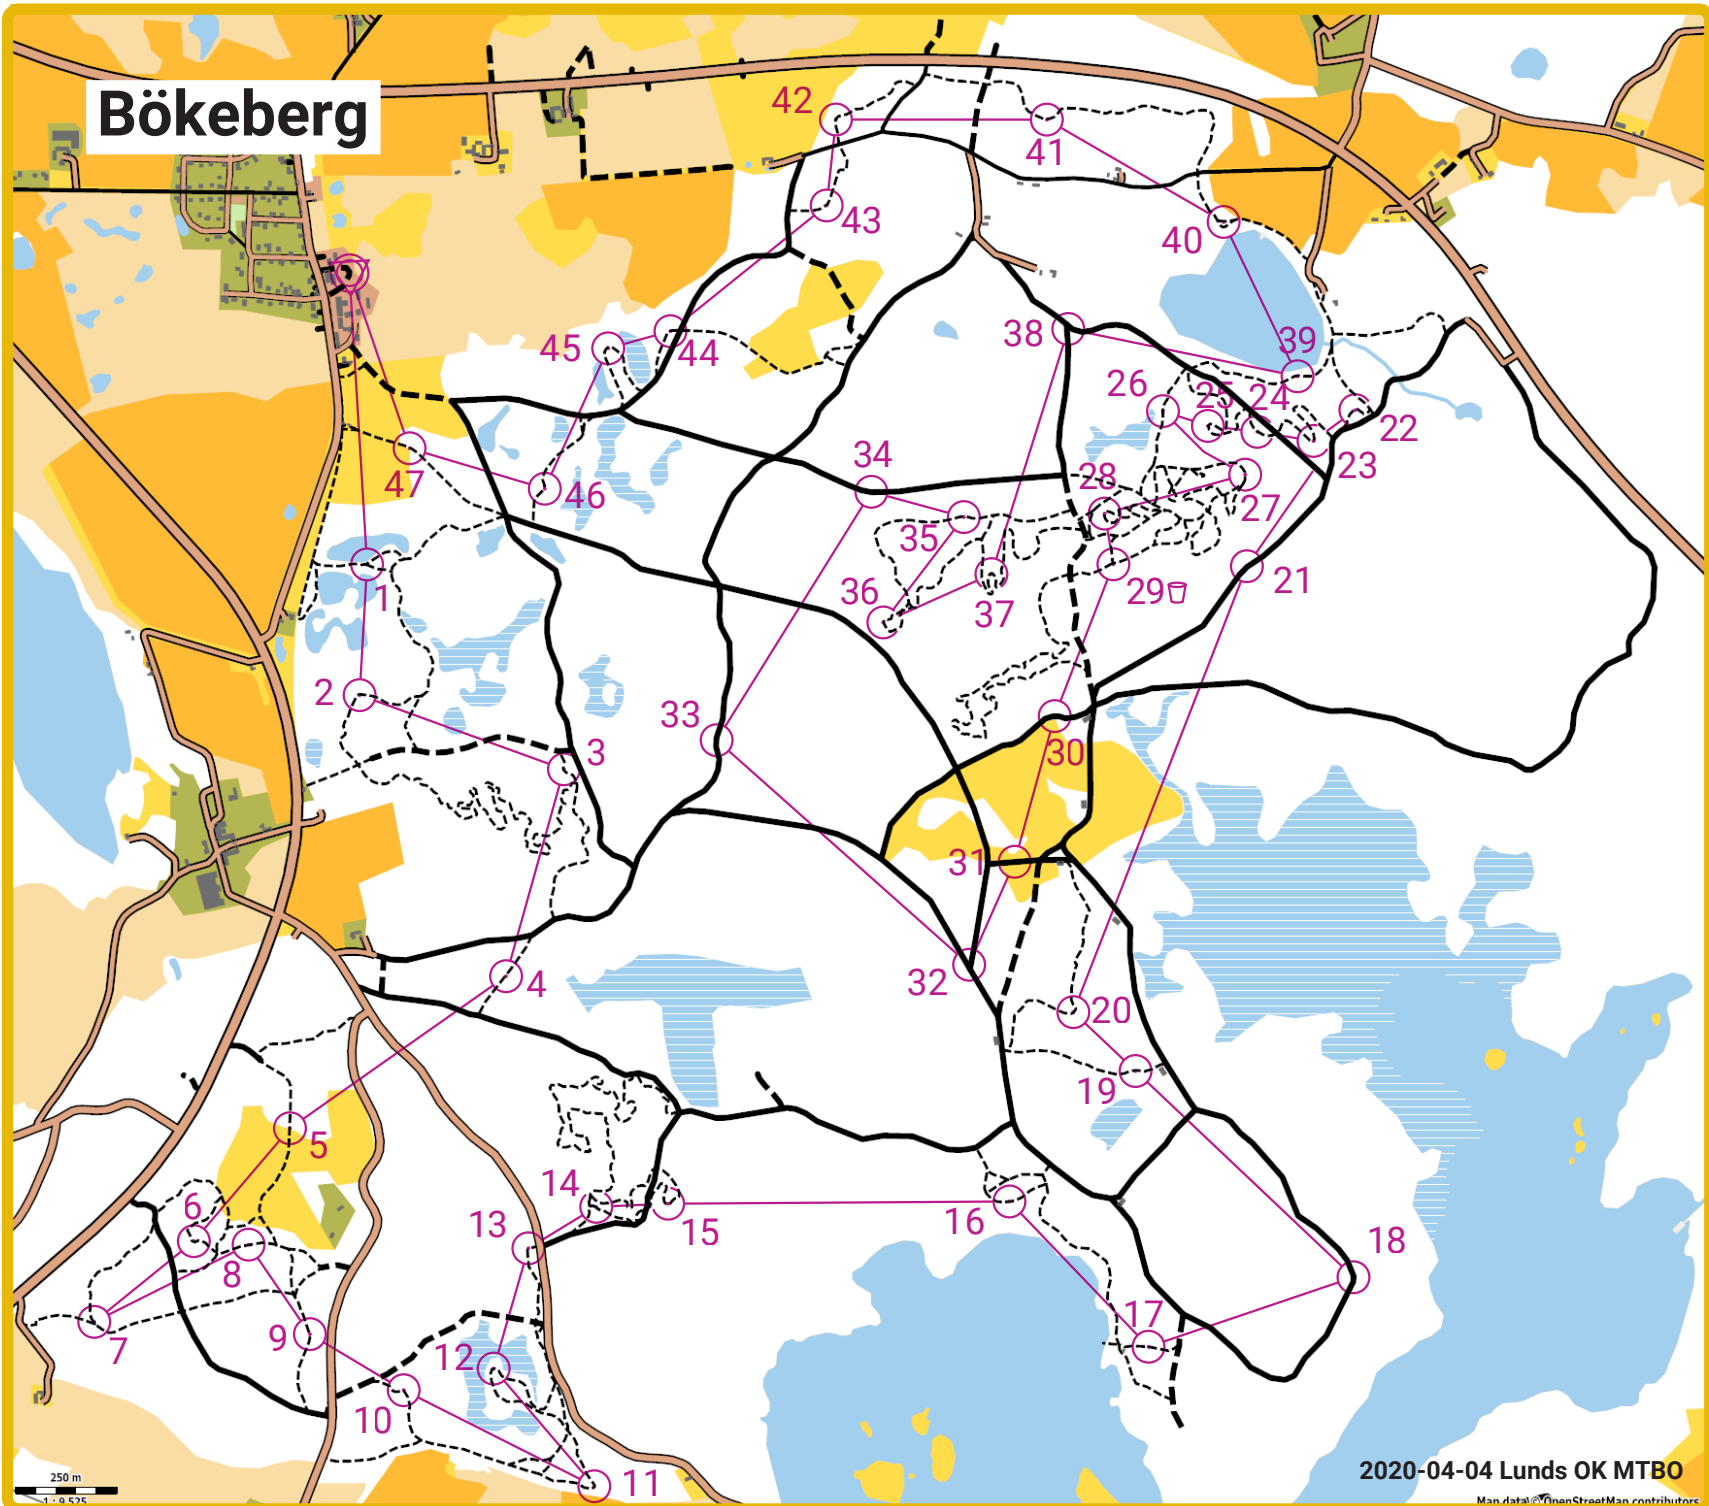

# Bökeberg

2020-04-04 Lunds OK MTBO

Map data © OpenStreetMap contributors